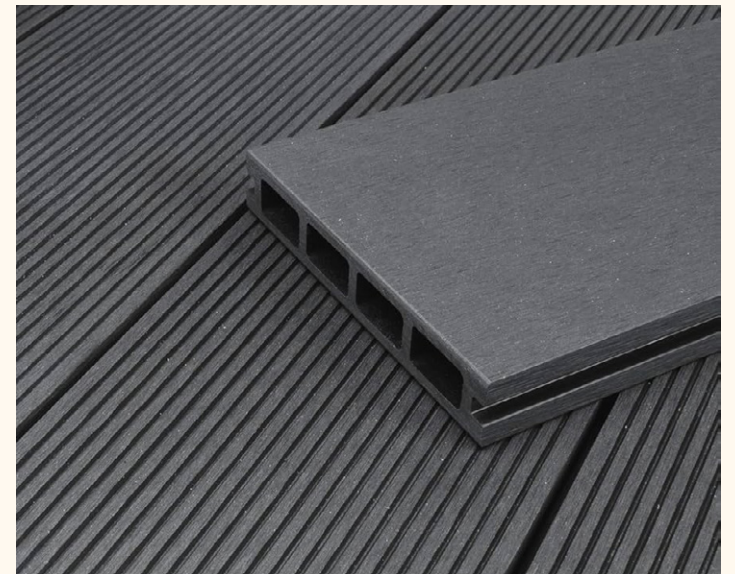

Living

- 01 Busch Jaeger switch panel
  Future linear/anthracite
- 02 Busch Jaeger outlet
  Busch-steplight future linear/anthracite
- 03 Hinterseer parquet
  PARAT 190 country plank
  Oak country LHD oil/wax
  2200×182×14 mm
- 04 Hori balcony and terrace flooring
  Terrace boards complete set
  WPC Kuba hollow chamber ribbed/
  smooth brushed/gray

01

02

03

04